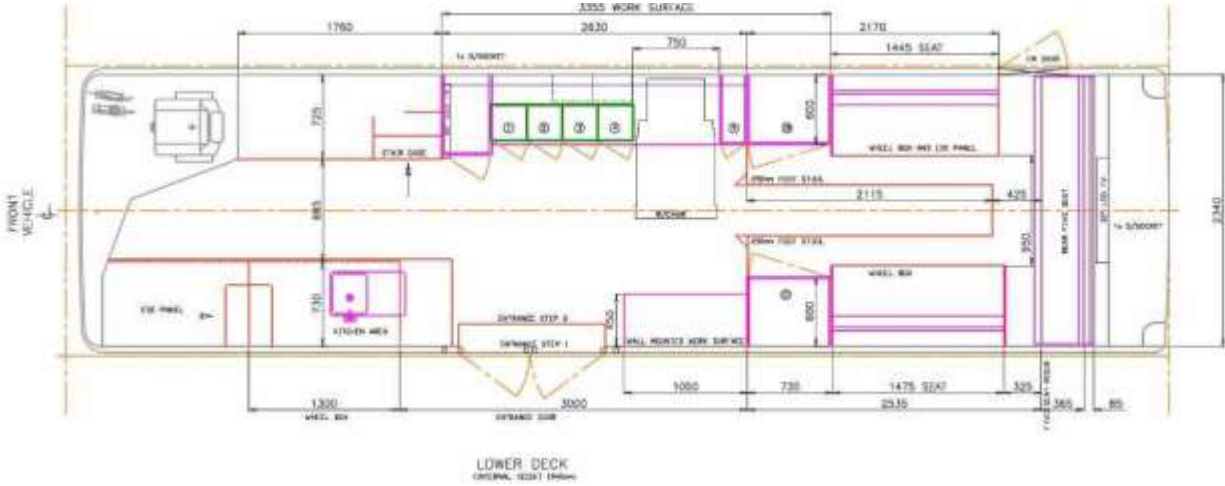

Double Decker Promotional Bus

Please Note: The layout drawings below are representative of one or more of our General Purpose double decker promotional buses, actual layouts may vary from bus to bus

Lower Saloon