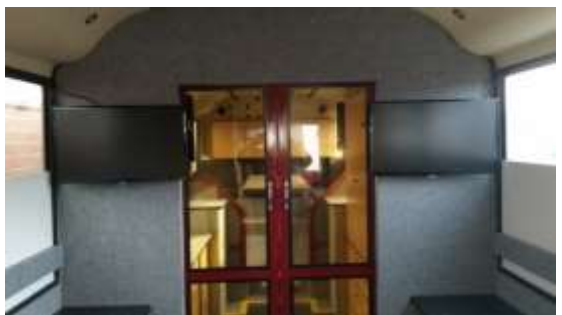

## Rear Sections

The rear room area seats a minimum of 12 people with table between the area is accessed by sliding doors and 2 steps

- Door access
- 2 x LCD TV's
- Table
- Large rear storage cupboard
- Electrical Sockets
- Fan & Heating vents

## Midsection Areas

The midsection area seats up to 8 people with computers and is accessed via wheelchair accessible front doorway the area consist of

- Wheelchair accessible Entrance
- Storage Cupboard
- Cushioned stool seats
- Worktops to sides
- Up to 8 Workstations and Screens
- Electrical Sockets
- 2 x LCD TV's
- Skylights
- Kitchen with Sink and Hot water Urn